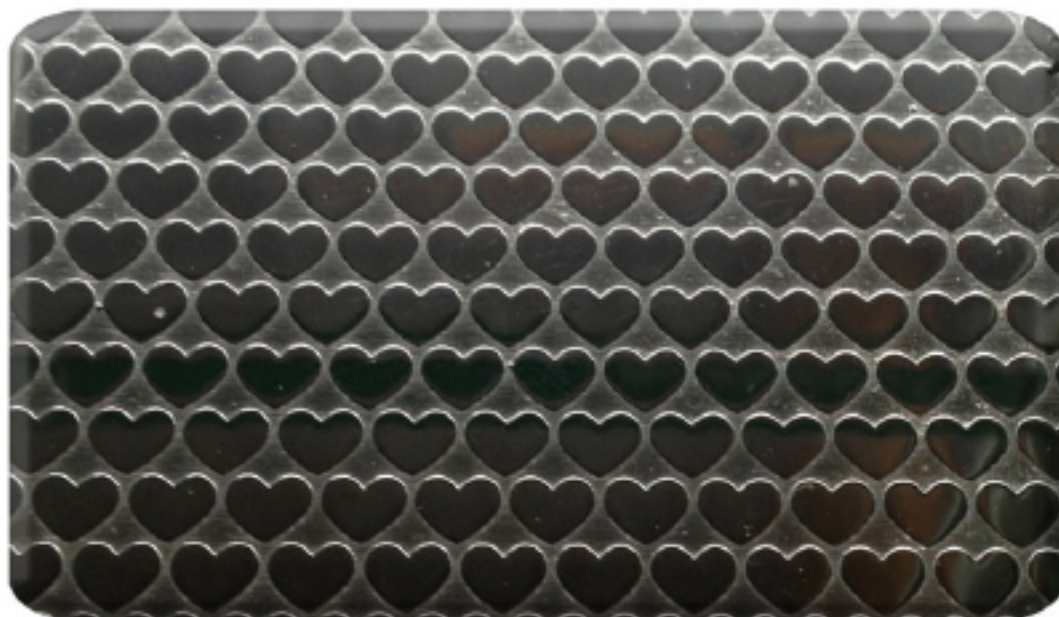

DM-YH047
Wanfu Rimmon

DM-YH048
Upright Diamond

DM-YH049
Inclined texture

DM-YH050
Two Side Free

DM-YH051
Money

DM-YH052
Pear Rice

DM-YH053
Stereo 'return' Shape

DM-YH054
Tow sided Rhombus