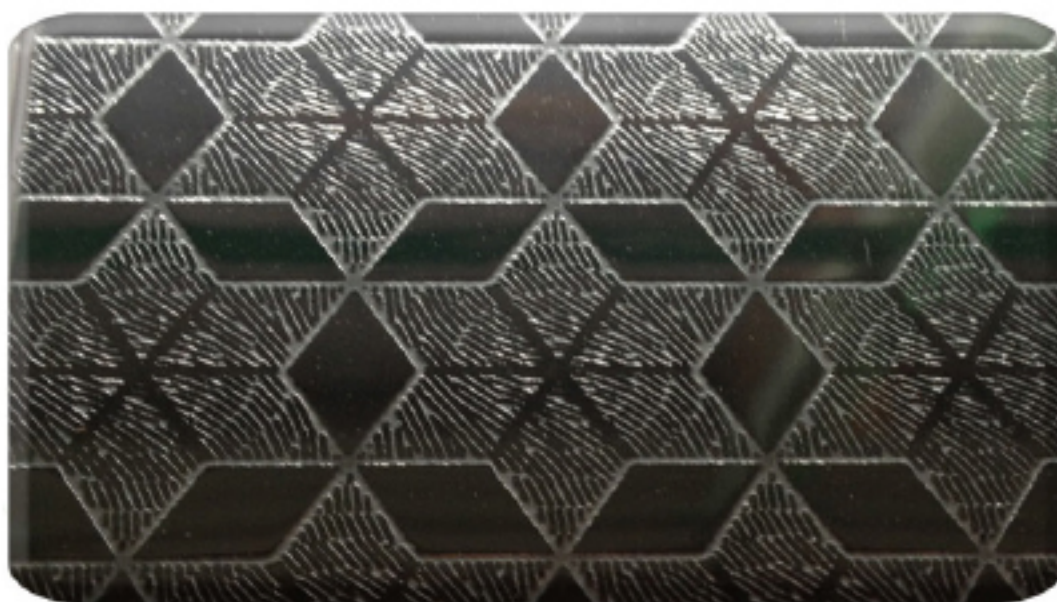

Heart Shape

DM-YH056