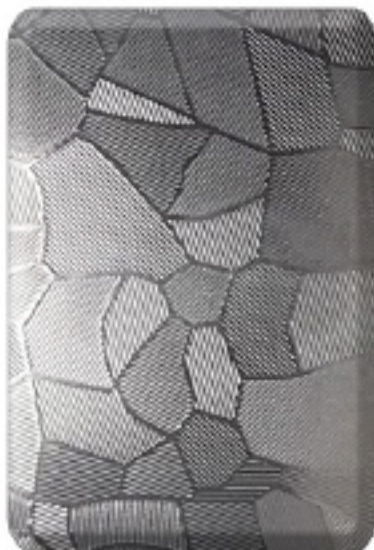

EMBOSSED & STAMPED FINISH SHEET

Various design patterns of stainless steel sheet for you to choose

DM-YH025
Big Pearl Sheet

DM-YH026
Rhombus Panes

DM-YH027
Wood Plate

DM-YH028
Chrysanthemu

DM-YH029
Cube

DM-YH030
Free Pattern

DM-YH031
Butterfly's Flower

DM-YH032
Icy Bamboo

DM-YH033
Stone-texture

DM-YH034
Small Pearl Sheet

DM-YH035
Small Panes

DM-YH036
Free Pattern

DM-YH037
Embossed Sheet

DM-YH038
Watermark

DM-YH039
Swastika Flower

DM-YH040
European Flower

DM-YH041
Big Square

DM-YH042
Woven Bamboo

DM-YH043
Pocking Mark

DM-YH044
Large Drops

DM-YH045
EUpright Diamond

DM-YH046
Pocking Mark